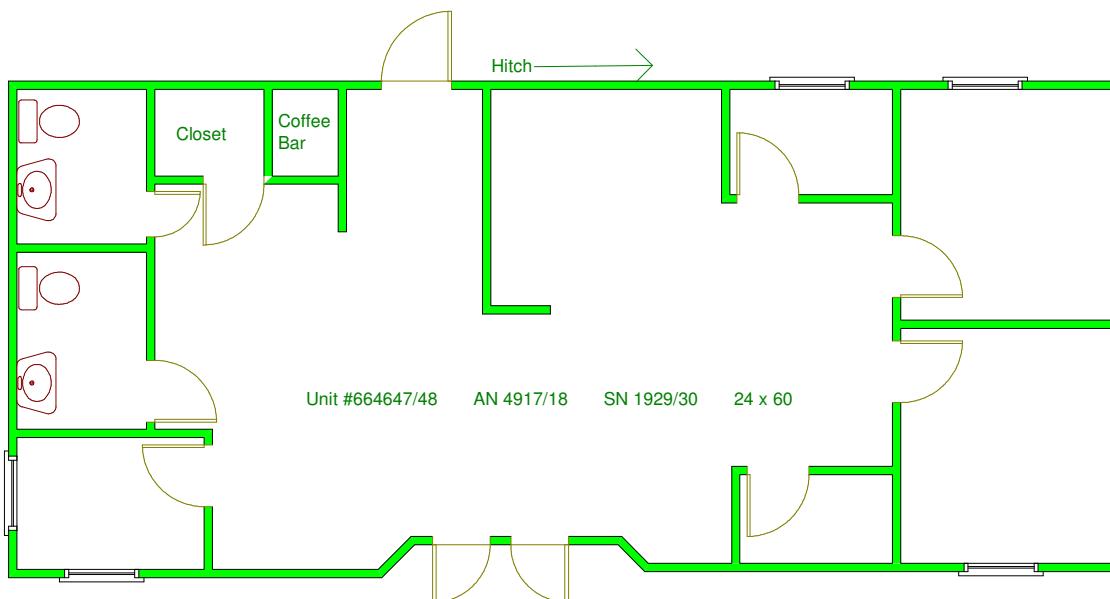

Check out other Limited Time Special Offers for Purchase or Lease by visiting www.ModSpace.com/specials

MOBILE OFFICES • COMPLEXES • FURNITURE • SECURITY • STORAGE • DECKS, STEPS & RAMPS • 80+ LOCATIONS • RENT/LEASE • BUY – NEW OR USED