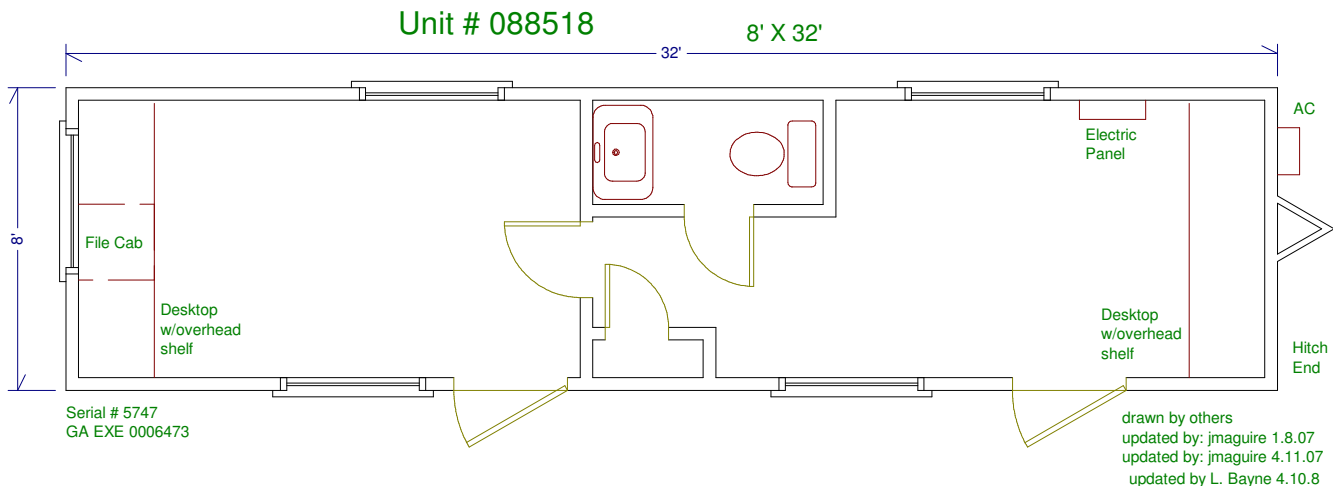

Check out other Limited Time Special Offers for Purchase or Lease by visiting www.ModSpace.com/specials

MOBILE OFFICES • COMPLEXES • FURNITURE • SECURITY • STORAGE • DECKS, STEPS & RAMPS • 80+ LOCATIONS • RENT/LEASE • BUY - NEW OR USED