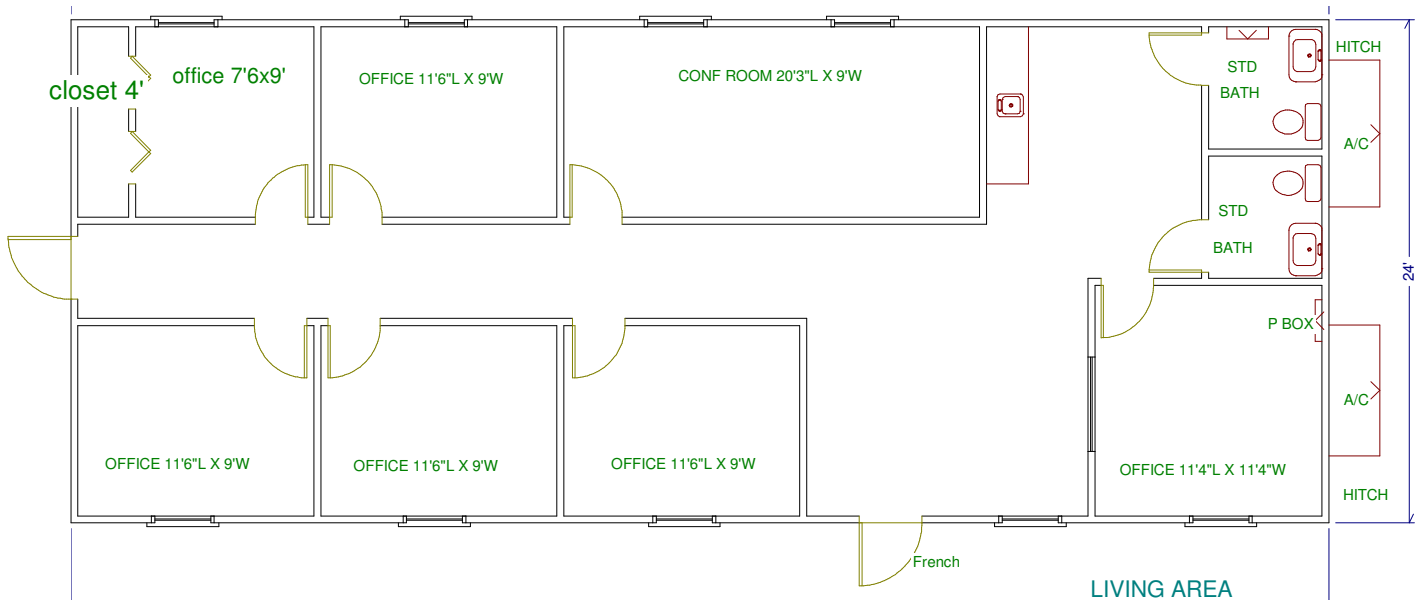

Check out other Limited Time Special Offers for Purchase or Lease by visiting www.ModSpace.com/specials

MOBILE OFFICES • COMPLEXES • FURNITURE • SECURITY • STORAGE • DECKS, STEPS & RAMPS • 80+ LOCATIONS • RENT/LEASE • BUY - NEW OR USED