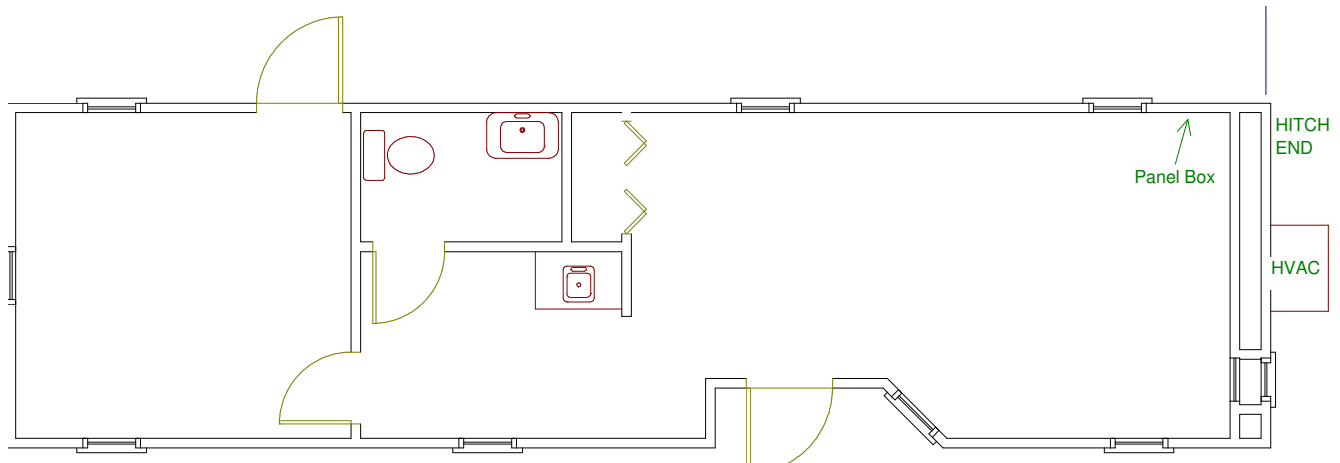

Check out other Limited Time Special Offers for Purchase or Lease by visiting www.ModSpace.com/specials

MOBILE OFFICES • COMPLEXES • FURNITURE • SECURITY • STORAGE • DECKS, STEPS & RAMPS • 80+ LOCATIONS • RENT/LEASE • BUY - NEW OR USED