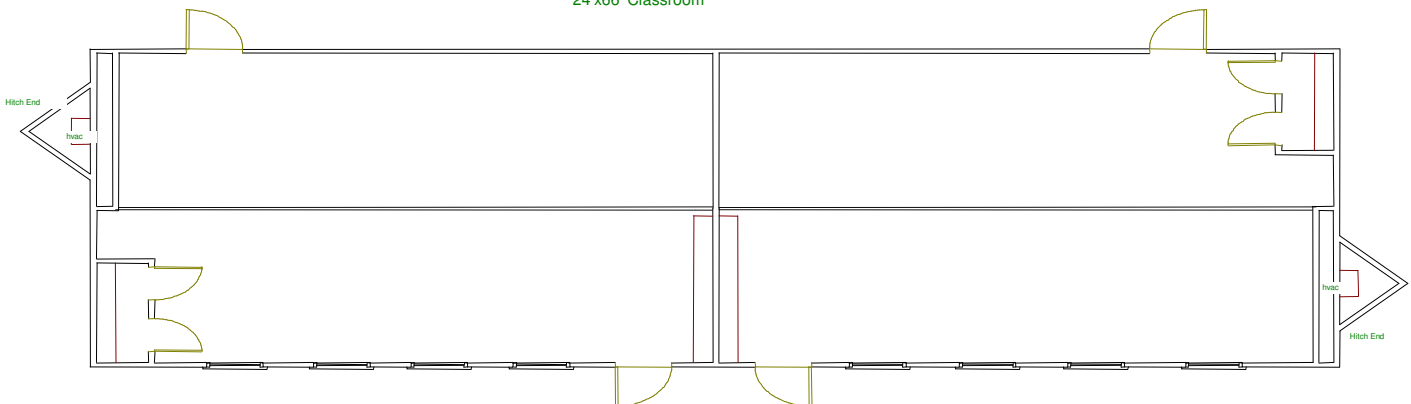

## 24' x 66' Double Classroom Unit 603825-6

Call **Shamim Melvin**  
for more information on this  
and other available units:

**614-237-0241**

24'x66' Classroom

Unit 603825 & 603826

Check out other Limited Time Special Offers for Purchase or Lease by visiting [www.ModSpace.com/specials](http://www.ModSpace.com/specials)