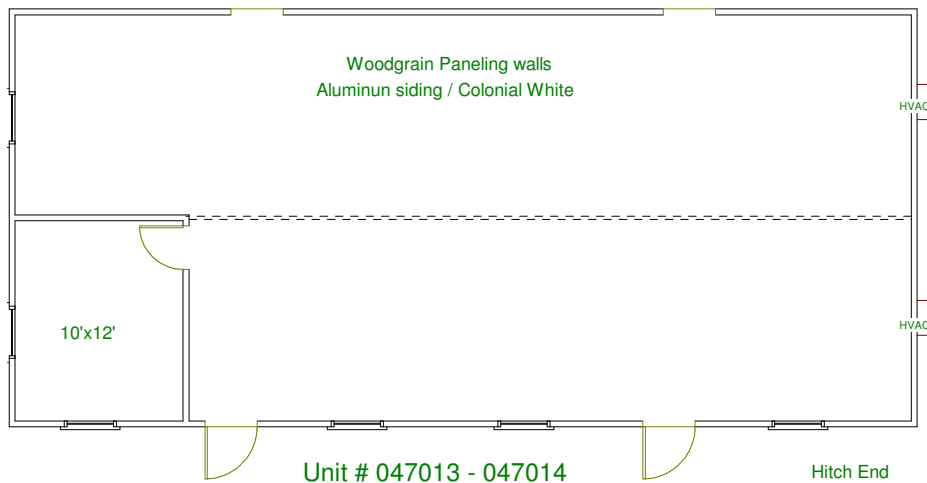

Check out other Limited Time Special Offers for Purchase or Lease by visiting www.ModSpace.com/specials

MOBILE OFFICES • COMPLEXES • FURNITURE • SECURITY • STORAGE • DECKS, STEPS & RAMPS • 80+ LOCATIONS • RENT/LEASE • BUY - NEW OR USED