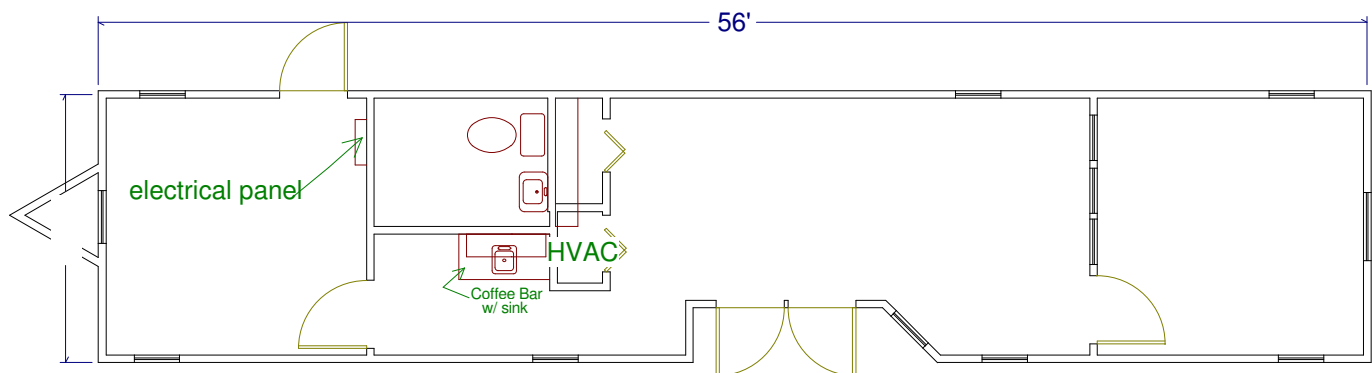

12' x 56' Designer Office

Standard Features

- T1-11 Wood Exterior Siding
- EPDM Rubber Roof
- Vinyl covered interior walls
- 3 Ton HVAC system
- Coffee bar
- Carpet

Additional Information

- Date Available: 5/28/2008
- Location: Kansas City, Missouri
- Unit Price: \$14,138

Note: Availability NOT guaranteed. Please call ahead to verify that units are still in stock.

Call **Tom Pieper**
for more information on this
and other available units:

816-455-3260

Unit# 032127

12' X 56' Designer EXT